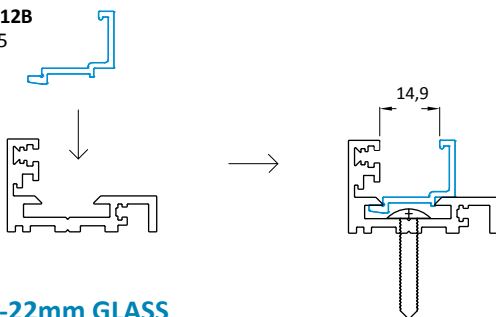

aluminum profile for fixed glass

FOR 8-12mm GLASS

CODE **KF812B**
.00 .01 .25